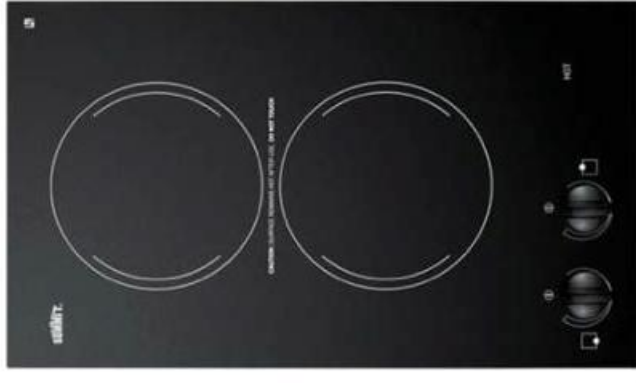

pure white

moonshadow

eggshell

*selected samples shown, additional choices available

KITCHEN FIXTURES AND APPLIANCES

- Kohler single lever kitchen faucet
- Kohler top mount stainless steel kitchen sink
- GE 1.6 cu ft microwave with recirculating exhaust
- Summit 2 burner in-counter electric cooktop