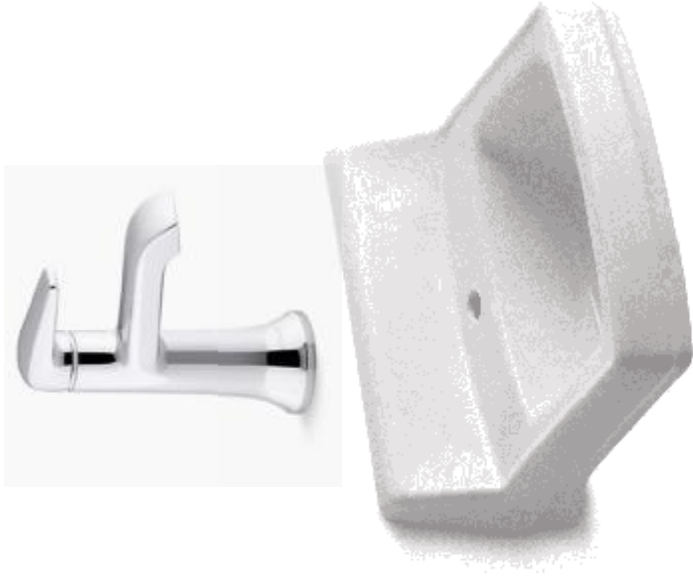

pure white

moonshadow

eggshell

*selected samples shown, additional choices available

KITCHEN FIXTURES AND APPLIANCES

- Kohler single lever kitchen faucet
- Kohler top mount stainless steel kitchen sink
- GE 1.6 cu ft microwave with recirculating exhaust
- Summit 2 burner in-counter electric cooktop

BATHROOM FIXTURES AND ACCESSORIES

CRATE

- Kohler single lever bathroom faucet
- Kohler wall mount bathroom sink
- Kohler mirrored medicine cabinet
- Kohler bath accessories

- Kohler toilet
- Kohler bathtub
- Kohler tub and shower trim